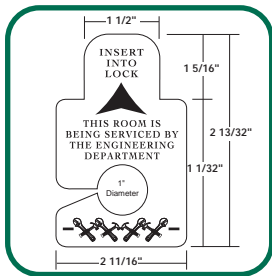

## 3 Way is the Better Way

1. Top Loading lock card
2. Front Loading lock card
3. Traditional doorknob hanger

**Material:** .060 White High Impact Styrene  
**Print Color:** Red on Front / Blue on Back

- Part#:** 1431-PRPL = Privacy Please
- Part#:** 1431-PEIN = Pet in Room
- Part#:** 1431-HKIN = Housekeeping in Room
- Part#:** 1431-MAIN = Engineering in Room
- Part#:** 1431-DOND = Do Not Disturb

**Part#:** 1431  
**Material:** .020 White Vinyl  
**Print Color:** Below

Please place the appropriate letter behind part # when ordering

- (A) **Top Loading** = Privacy Please both sides - **Blue**
- (B) **Top Loading** = Privacy Please one side - **Red** / Service Please other side - **Blue**
- (C) **Front Loading** = Privacy Please both sides - **Blue**
- (D) **Front Loading** = Privacy Please one side - **Red** / Service Please other side - **Blue**